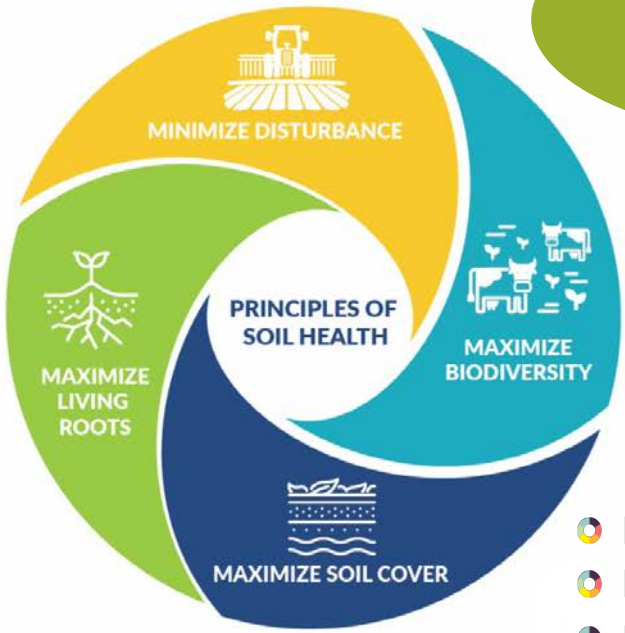

**alchemia
nova**
circular by nature

**Ressourcen Forum
Austria**

Nährstoffkreisläufe für Artenvielfalt nutzen

Johannes Kisser

Food value chain / cycle

Tree as innovation source

Nutrient cycle.

Source: nracs.usda.gov

Biological soil health indicators ↑

- **Nematodes abundances** ↑
- **Number of genera** ↑
- **Microfauna** ↑
- **Macrofauna** ↑ **over years**

hydrousa.org

Initial degraded systems improve over time

Bioeconomy value cycles